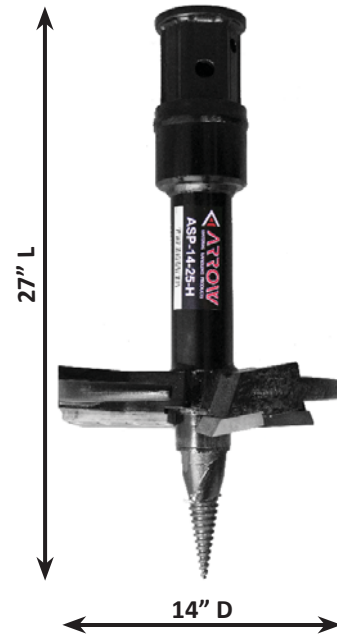

ARROW AUGER STUMP PLANERS

For Skid Steer Loaders, Excavators, Backhoes

Blades make a clean, horizontal cut.

Wood shavings form a neat and tidy pile.

Easily Attach to Arrow Auger Drives

Available in both
10" and 14" diameters

ARROW AUGER STUMP PLANERS

For Skid Steer Loaders, Excavators, Backhoes

**Easily Attach to
Arrow Auger Drives**

Available in both
10" and 14" diameters

Save time and save money with Arrow's
easy to operate Auger Stump Planer!

Contact your Account Representative for more
information or to place your order!

Model Shown:
ASP-14-25-H

Auger Stump Planers						
Model	Shaft	Diameter	Length	Unit Weight	Compatible Auger Drives	Replacement Blade
ASP-10-20-H	2" HEX 	10"	25"	55 lbs.	MD-17-20-20-H-334 AD-25-30-20-H-UN AD-30-36-20-H-UN	AMP-4-009
ASP-10-20-R	2.56" ROUND 				AD-25-30-R-UN AD-30-36-R-UN	
ASP-14-20-H	2" HEX 	14"	27"	73 lbs.	AD-25-30-20-H-UN AD-30-36-20-H-UN	AMP-4-010
ASP-14-25-H	2.5" HEX 				AD-35-36-25-H-UN AD-40-48-25-H-UN	